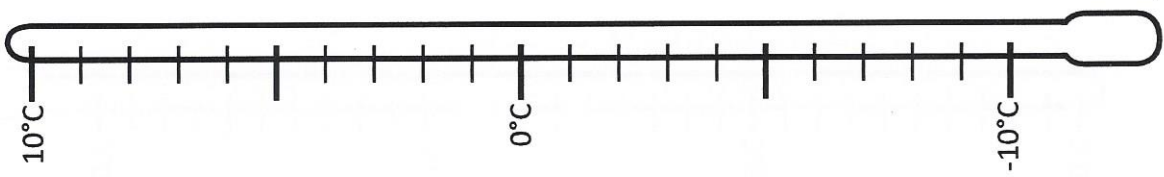

Temperature

Mark the following temperatures on this thermometer:
 -1°C , -9°C , -5°C , -7°C , -3°C .

Was the night colder on Monday or Tuesday?

Which was the coldest night?

Which was the mildest night?

How much colder on Thursday was it than Monday?

Day	Maximum day temperature	Minimum night temperature
Monday	5°C	-1°C
Tuesday	7°C	-2°C
Wednesday	4°C	-3°C
Thursday	2°C	-5°C
Friday	1°C	-4°C

Temperature

Mark the following temperatures on this thermometer:

-1°C, -5°C, -9°C, -7°C, -3°C.

Work out the temperature drop for each day.

Day	Maximum day temperature	Minimum night temperature
Monday	5°C	-3°C
Tuesday	7°C	-2°C
Wednesday	4°C	-3°C
Thursday	2°C	-6°C
Friday	1°C	-4°C